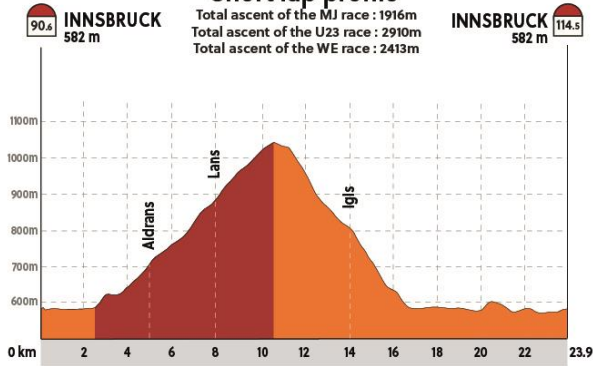

Circuit & Höll Lap

Short Lap Profile: Circuit without the Höttinger Höll climb for all riders; the number of laps varies depending on the race

Short lap profile

Höll Lap Profile: final lap of the circuit, Men Elite only

Höll lap profile (ME)