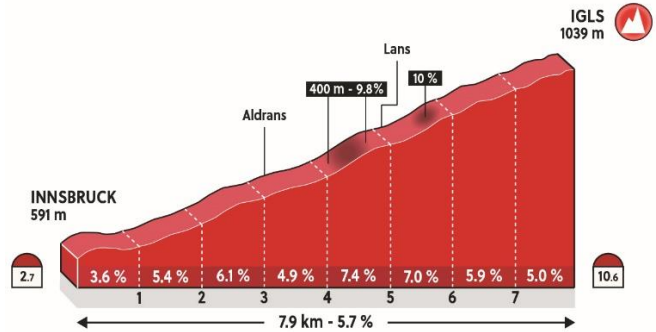

Circuit & Höll Lap

Short Lap Profile: Circuit without the Höttinger Höll climb for all riders; the number of laps varies depending on the race

Short lap profile

Höll Lap Profile: final lap of the circuit, Men Elite only

Höll lap profile (ME)